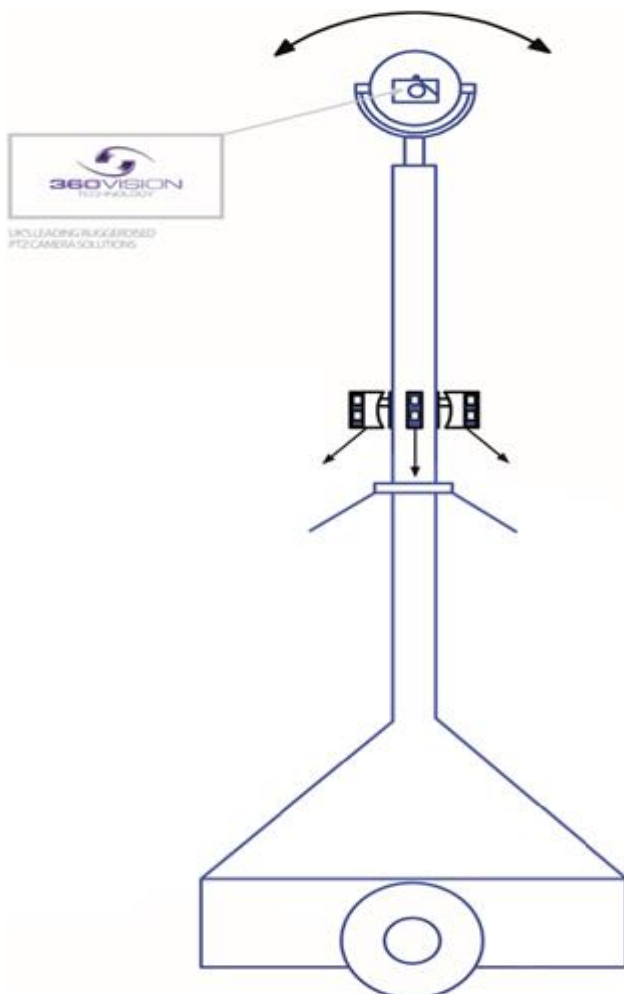

Watch man

The Watchman has been designed in partnership with Cornerstone Security Ltd to offer the complete all in one portable site monitoring and security solution. Providing on-site security, the Watchman can also be used as a project management and Health and Safety tool. It offers the opportunity for office based personnel to access the cameras during working hours and review the recorded images to solve on-site problems or check regulations are being adhered to by contractors.

The Watchman can be used for a number of different site applications such as:

- Site Security
- Temporary Works
- Asset Protection
- Major Public Events
- Cable and Metallic Theft
- Project Management
- Health and Safety

Analogue IP/-PTZ Tower

Static IP/Thermal Tower

Key Benefits:

- Rapid Deployment
- Proactive site protection and monitoring
- Up to 75% cheaper than manned-guarding
- Wireless detectors provide an invisible perimeter
- Industry-leading ruggedized PTZ camera with I capability as standard
- Multiple Powering options for optimum flexibility
- Battery back-up activated and alarm raised on power disconnection
- Audio functionality
- Fully removable wheels and towing assembly arm when in deployed mode
- 1TB storage and embedded 3G connection software backed-up