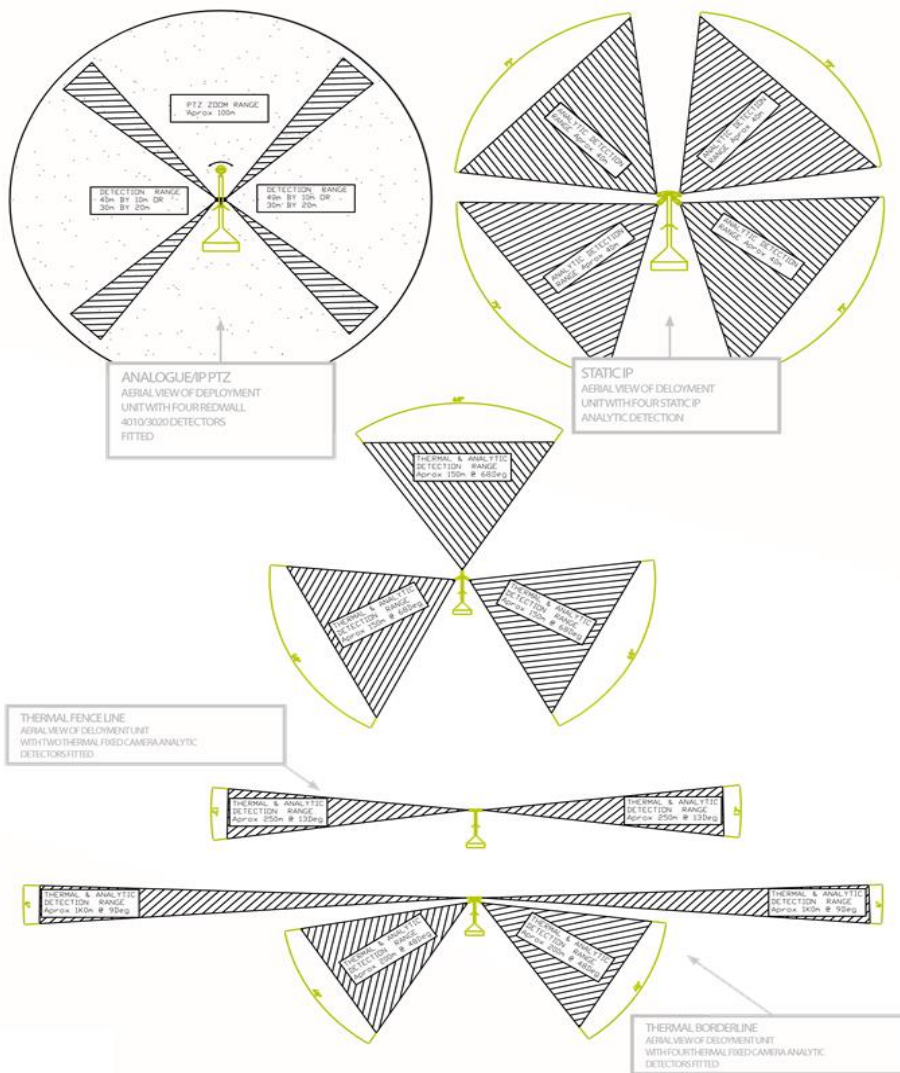

Key Benefits:

- Rapid Deployment
- Proactive site protection and monitoring
- Up to 75% cheaper than manned-guarding
- Wireless detectors provide an invisible perimeter
- Industry-leading ruggedized PTZ camera with I capability as standard
- Multiple Powering options for optimum flexibility
- Battery back-up activated and alarm raised on power disconnection
- Audio functionality
- Fully removable wheels and towing assembly arm when in deployed mode
- 1TB storage and embedded 3G connection software backed-up

Made To Measure Electronic Security

For more information call 0161 660 8891 or email: darren.quick@csctv.co.uk
www.csctv.co.uk